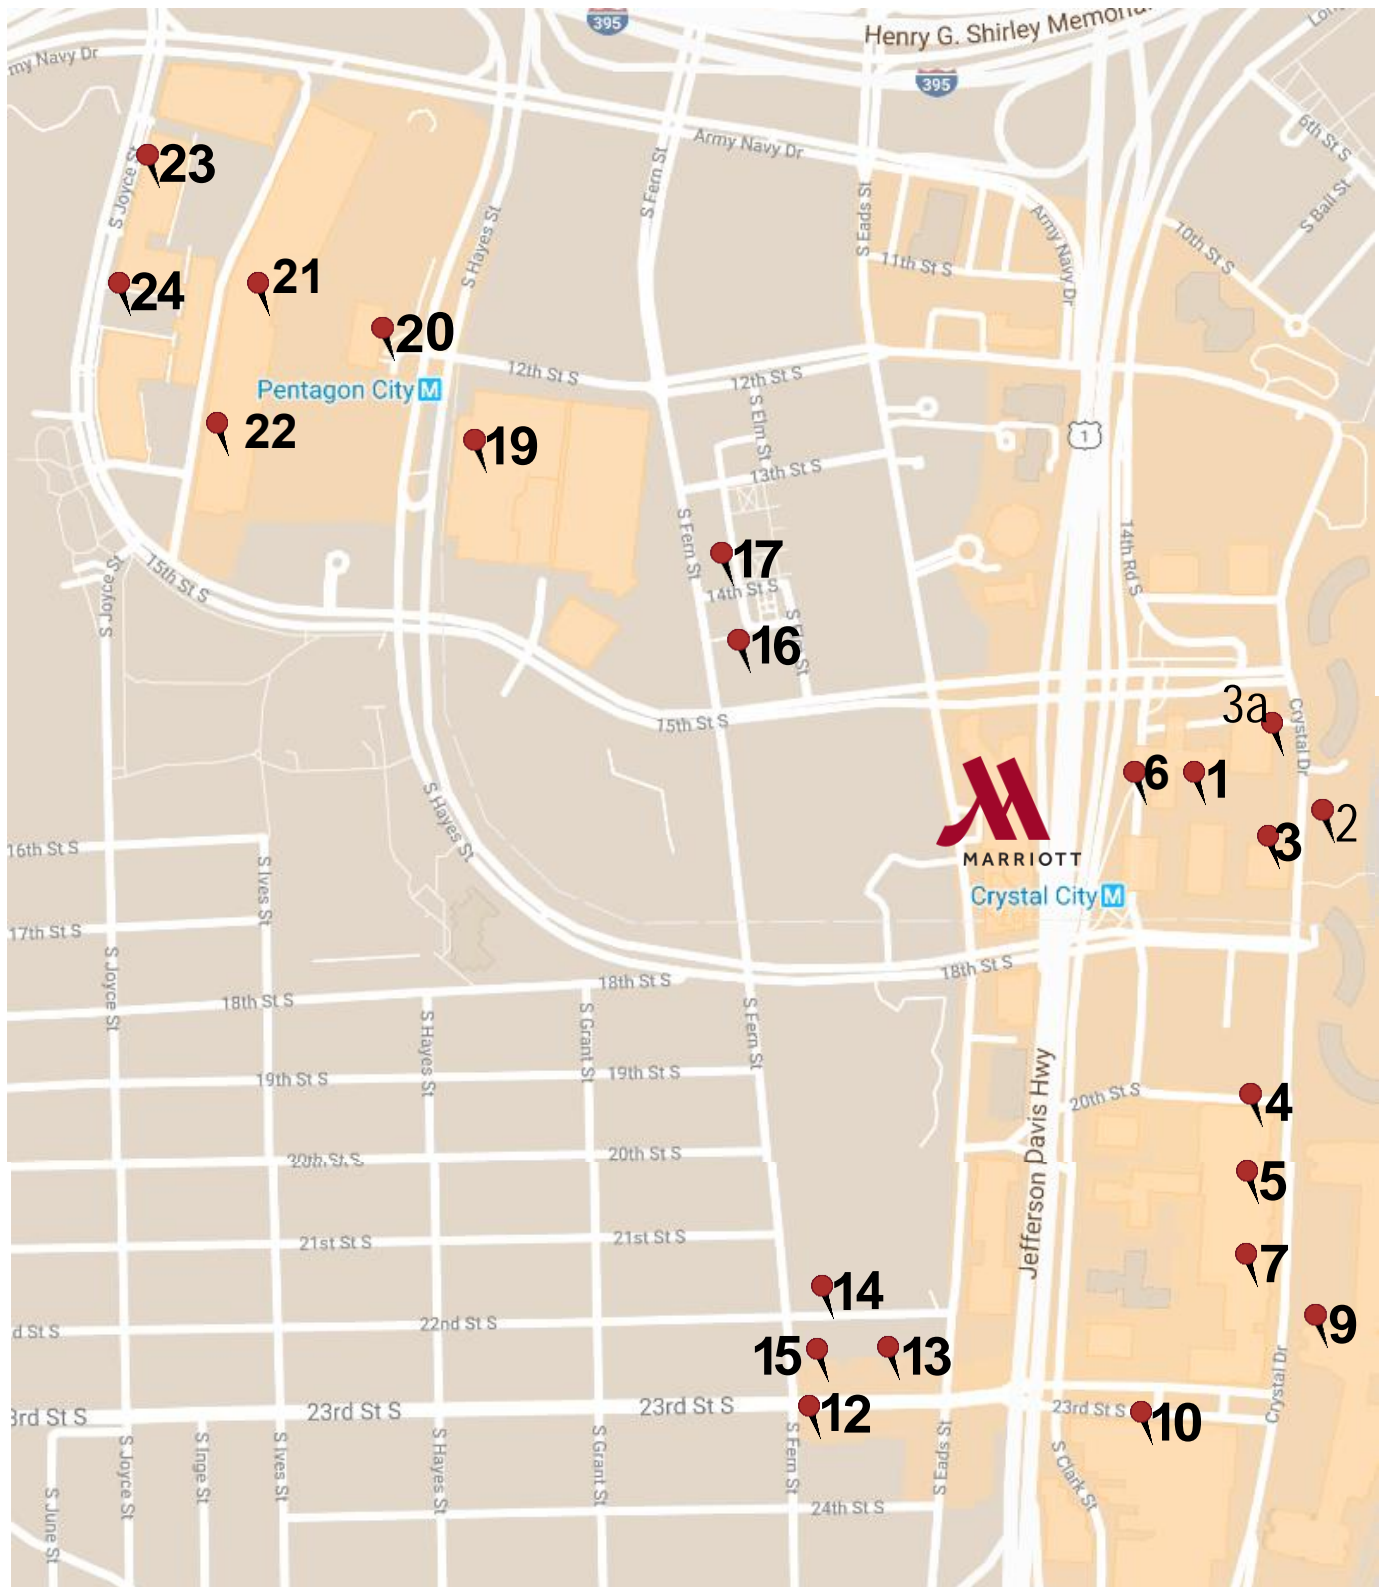

Map Key	Restaurant Name	Address	Phone Number	Hours	Days Open	Closed / Closed Early	Cuisine	Price
22	Sant'e at the Ritz-Carlton	1100 S. Hayes Street	703-412-2762	11am - 10pm	Sun-Sat		American	\$\$\$
23	Bonefish Grill	1101 S. Joyce Street	703-412-2837	Sun - Sat 11am - 10pm	Sun-Sat	Sunday closes at 9pm	Seafood	\$\$\$
23	Saigon Saigon	1101 S. Joyce Street B16	703-412-0822	11:30am - 10pm	Sun-Sat	Sat-Sun closes at 10:30pm	Vietnamese	\$\$
23	Lebanese Taverna	1101 S. Joyce Street	703-415-8681	12pm - 9:30pm	Sun-Sat	Closed Monday's	Middle Eastern	\$\$
24	Asia Bistro	1301 S. Joyce Street	703-413-2002	11am - 10pm	Sun-Sat		Asian	\$\$
24	Nando's Peri-Peri	1301 S. Joyce Street	571-858-9953	Sun - Sat 10:30am - 10pm	Sun-Sat		Portuguese	\$\$\$

# MARRIOTT CRYSTAL GATEWAY